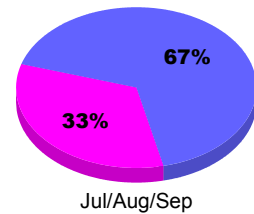

**Club Results 2010-2011**

Goal, New, Dropped, Gain/Loss

**MEMBERSHIP**

Membership Results  
2010-2011

Membership  
2009-2010

Month	Net Memb Goal	Actual New Memb	Actual Dropped Memb	Gain/Loss of Memb	Gain/Loss of Memb
Jul/Aug/Sep	29	14	-35	-21	21
<b>Totals</b>	<b>29</b>	<b>14</b>	<b>-35</b>	<b>-21</b>	<b>21</b>

**Membership Results 2010-2011**

Goal, New, Dropped, Gain/Loss

**Comparison of Club Gain/Loss**

Current Year Compared to the Previous Year

**Comparison of Membership Gain/Loss**

Current Year Compared to the Previous Year

**YTD Status Quo Clubs 2010-2011**

Status Quo Clubs Compared to Status Quo Members

**Gender Comparison 2010-2011**

Male Female