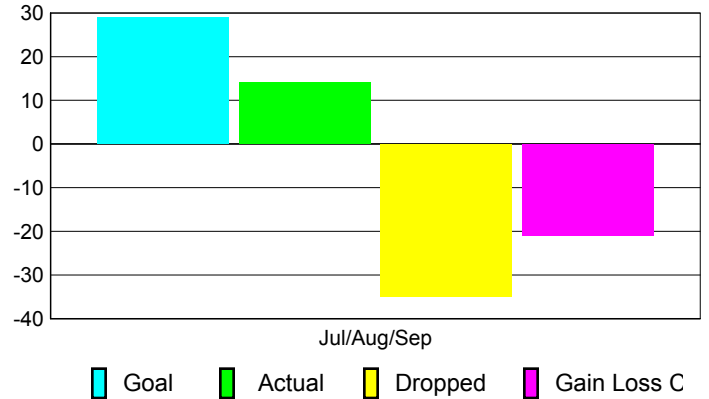

**Club Results 2010-2011**

Goal, New, Dropped, Gain/Loss

**MEMBERSHIP**

Membership Results  
2010-2011

Membership  
2009-2010

Month	Net Memb Goal	Actual New Memb	Actual Dropped Memb	Gain/Loss of Memb	Gain/Loss of Memb
Jul/Aug/Sep	29	14	-35	-21	21
<b>Totals</b>	<b>29</b>	<b>14</b>	<b>-35</b>	<b>-21</b>	<b>21</b>

**Membership Results 2010-2011**

Goal, New, Dropped, Gain/Loss

**Comparison of Club Gain/Loss**

Current Year Compared to the Previous Year

**Comparison of Membership Gain/Loss**

Current Year Compared to the Previous Year