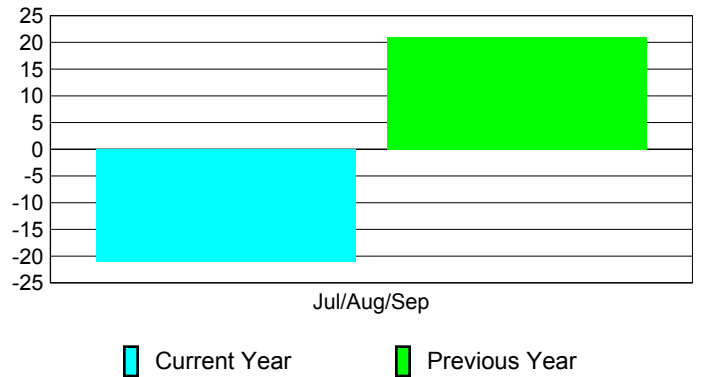

**Club Results 2010-2011**

Goal, New, Dropped, Gain/Loss

**MEMBERSHIP**

Membership Results  
2010-2011

Membership  
2009-2010

Month	Net Memb Goal	Actual New Memb	Actual Dropped Memb	Gain/Loss of Memb	Gain/Loss of Memb
Jul/Aug/Sep	29	14	-35	-21	21
<b>Totals</b>	<b>29</b>	<b>14</b>	<b>-35</b>	<b>-21</b>	<b>21</b>

**Membership Results 2010-2011**

Goal, New, Dropped, Gain/Loss

**Comparison of Club Gain/Loss**

Current Year Compared to the Previous Year

**Comparison of Membership Gain/Loss**

Current Year Compared to the Previous Year